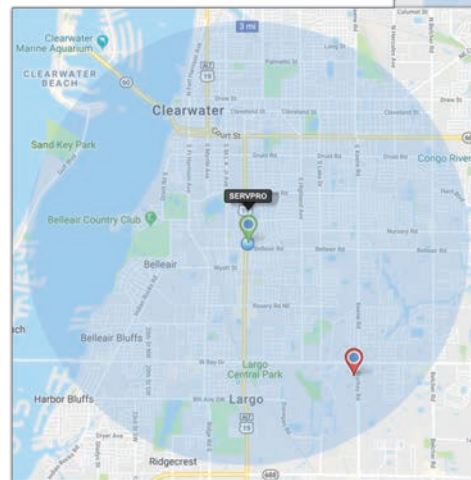

SERVPRO® of Long Island City

Working hard to make it Like it never even happened.

Texas
Dallas/Fort Worth & Houston

Buildings

Over 400 Buildings

Units

Over 4500 Units

Dispatch Locations

Ten dispatch locations

Buildings

Over 20 Buildings

Units

Over 500 Units

Dispatch Locations

Two dispatch locations

Florida
Jacksonville
& Clearwater